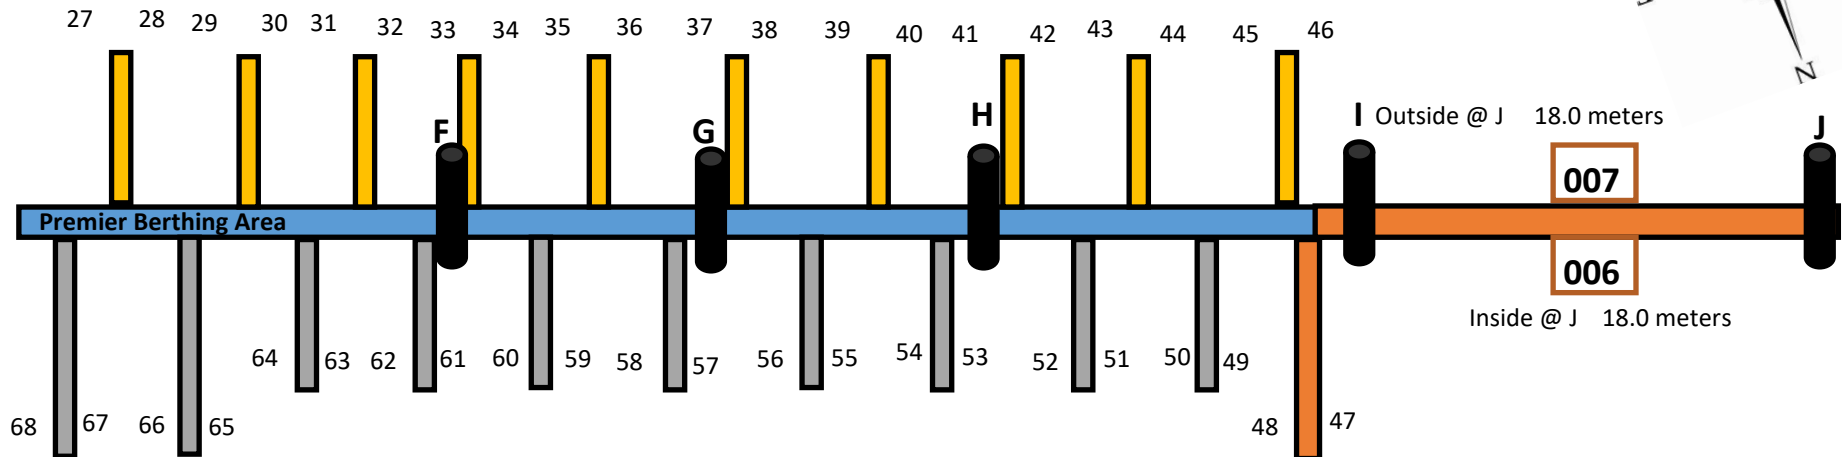

## Duver Marina Berthing Plan : 2020

Ashore & Facilities

Outside @ J 18.0 meters

Inside @ J 18.0 meters